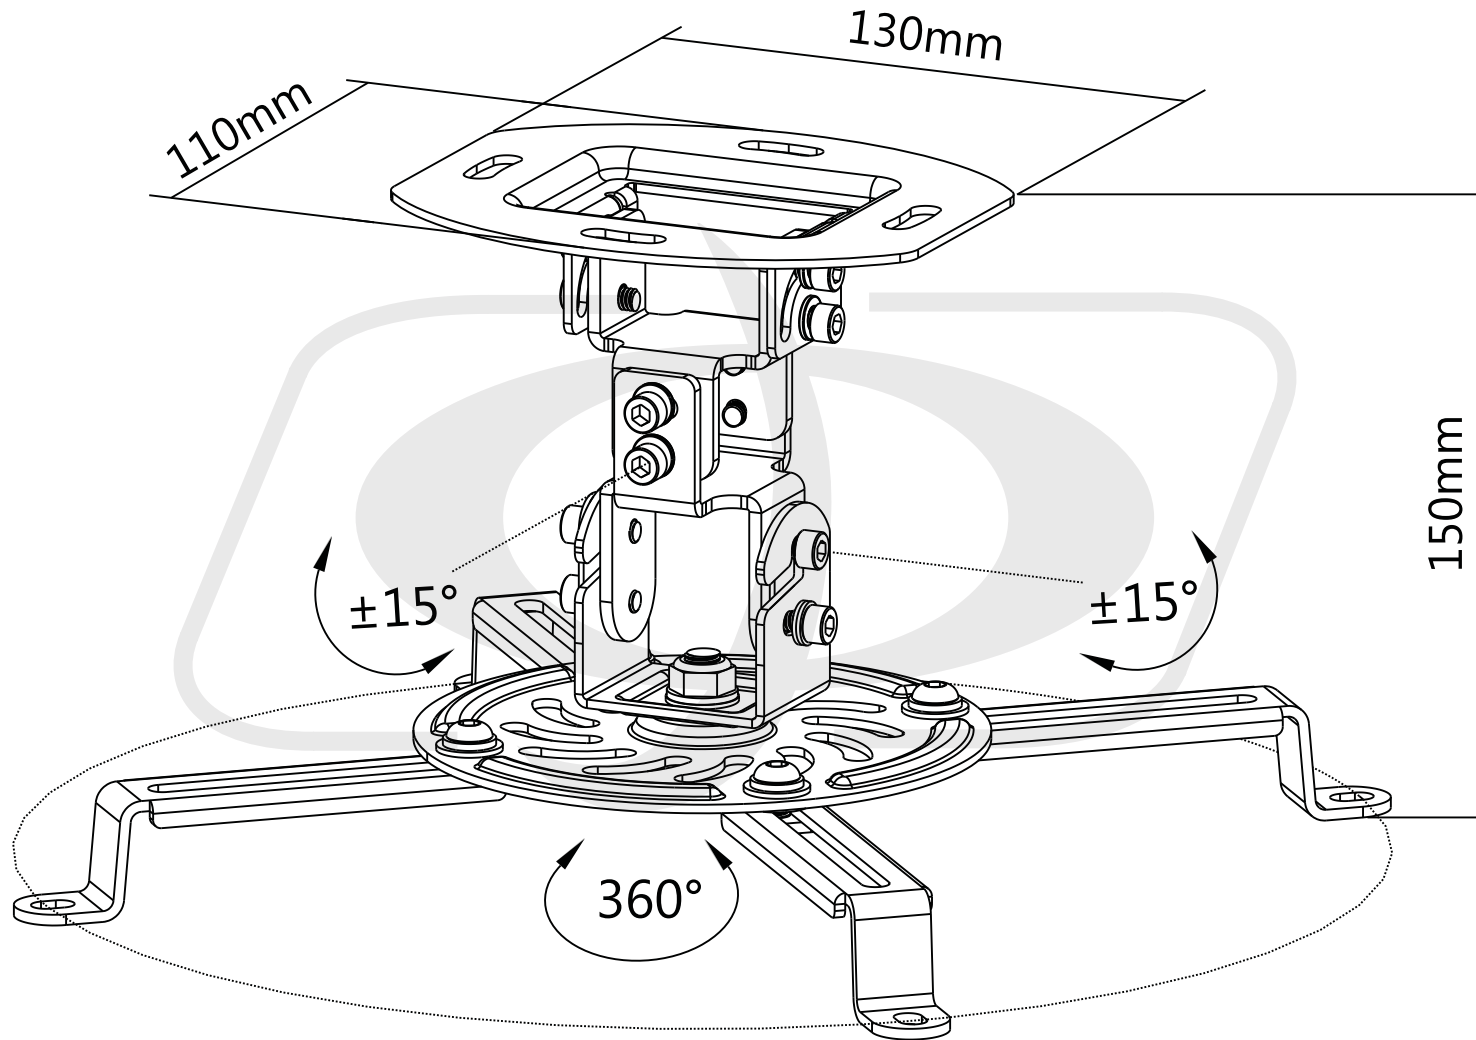

Adjustable Tilt & Rotate 4-Arm Projector Ceiling Mount Bracket (150mm) - Black

MT-821-BK - Specifications

Description

This ceiling mount projector is designed to hold projectors up to 13.5kgs/29.7 lbs. It offers 360° rotation, -15° to +15° tilt, -15° to +15° swivel, and has an extension range of 150mm. It can be used in both residential and commercial environments.

Physical Characteristics

Mounting Style	Projector Mount
Color	Black
Material	Solid Steel
Dimensions	334 x 334 x 150mm [13.1 x 13.1 x 5.9 inches]
Extension Range	150mm [5.9 inches]
Mounting Range	54mm~320mm [2.1~12.6 inches]
Mounting Pattern	4 Arm
Weight Capacity	29.7 lbs [13.5kg]
Tilt	-15° to +15°
Swivel	-15° to +15°
Rotating	360°
Cable Management	Yes
Installation	Ceiling Mounted

Approvals

RoHS, Reach	Yes
-------------	-----

Packaging Information

Package Quantity	1
Product Weight	4 lbs [1.81kg]

Adjustable Tilt & Rotate 4-Arm Projector Ceiling Mount Bracket (150mm) - Black

MT-821-BK - Line Drawing

minØ54mm-maxØ320mm