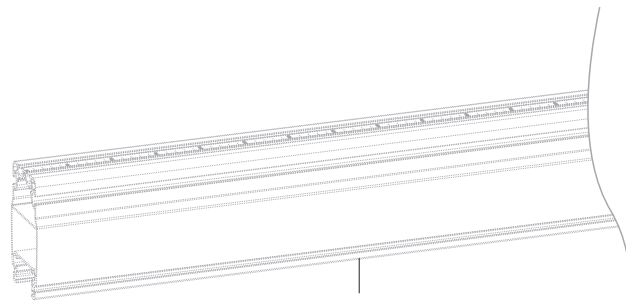

MT-1610-J

A (x1)

M8x12 (x8)
B

C (x8)

Attach Connecting Plate to the Column

MT-1610-C1800/MT-1610-C2400

Attach Column to the Mounting Rail

MT-1600-R700
MT-1600-R1500
MT-1600-R2000