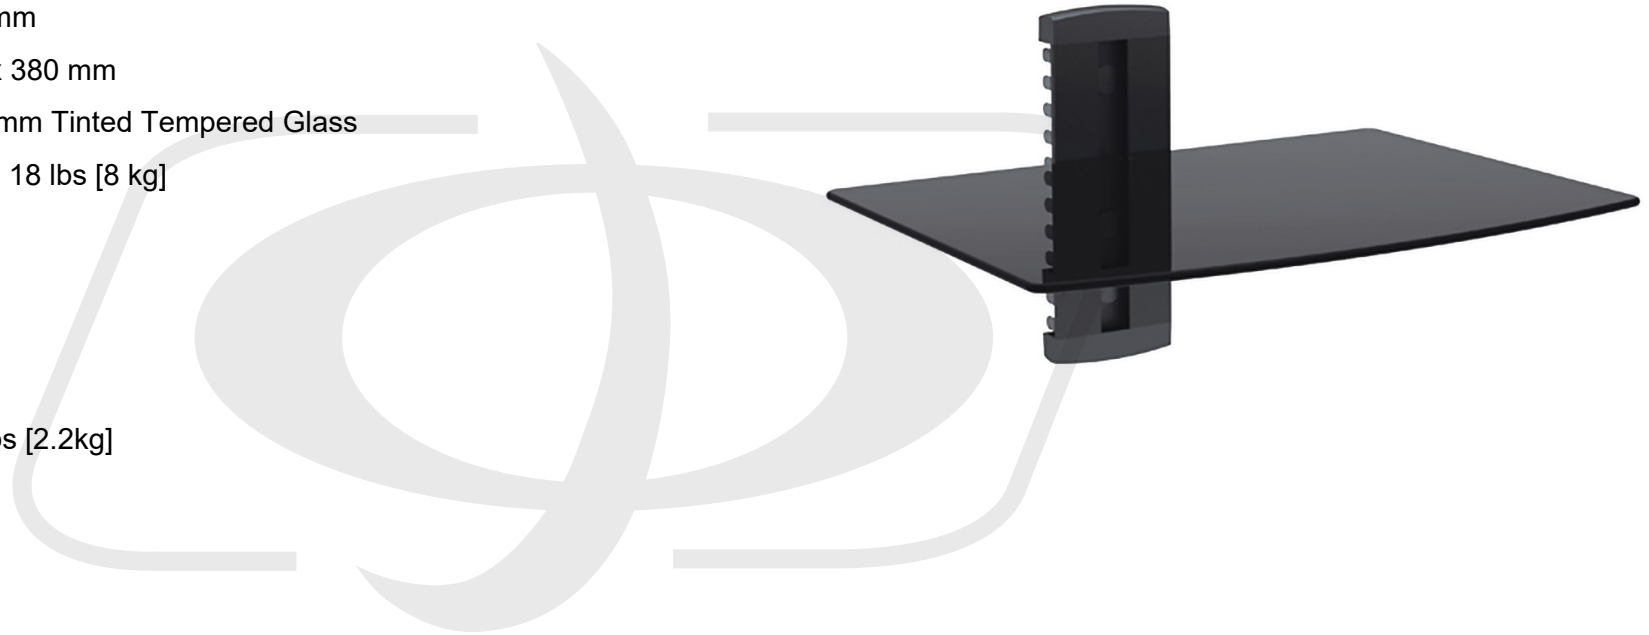

Media Player - A/V Component Wall Mount Single Shelf, Glass - Black

MT-111-BK - Specifications

Description

This single shelf media player wall mount is designed to hold up to 18lbs of audio/video components.

Physical Characteristics

Color	Black
Back Pillar Length	220 mm
Glass Dimensions	280 x 380 mm
Shelf	1 x 5mm Tinted Tempered Glass
Weight Capacity	Up to 18 lbs [8 kg]

Approvals

RoHS, Reach	Yes
-------------	-----

Packaging Information

Package Quantity	1
Product Weight	4.8 lbs [2.2kg]

Media Player - A/V Component Wall Mount Single Shelf, Glass - Black

MT-111-BK - Line Drawing