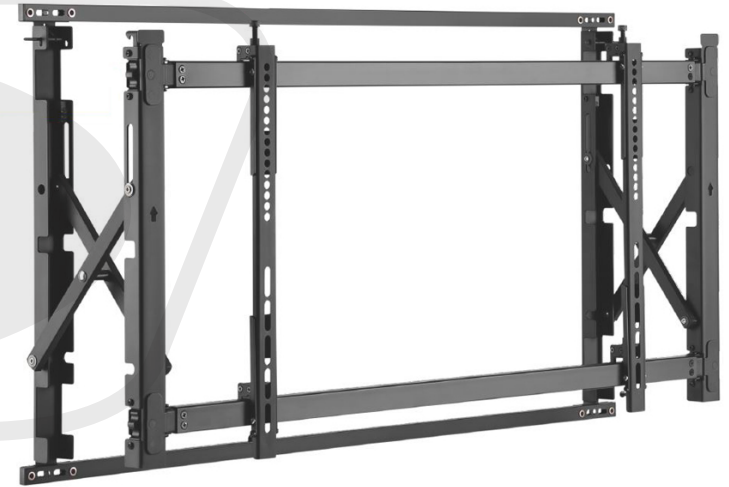

**Description**

This super slim video wall mount bracket is designed to hold most 46 inch to 52 inch flat screen displays with a maximum VESA hole pattern of 600x400. It allows portrait or landscape screen orientation and can be used on a single TV or in conjunction with additional mounts to create a video wall.

**Physical Characteristics**

Mounting Style	Micro Adjustment
Color	Durable Powder-Coated Black Finish
Material	Metal
Mounting Pattern	VESA 200x200, 300X200, 300X300, 400x200, 400X300, 400x400, 600x400
Screen Size	46 - 52 inches [116 - 157cm]
Weight Capacity	77lbs [35kg]
Profile	49 - 223mm
Installation	Solid Wall
Micro Adjustments	Depth 5mm / Height 12mm
Direction Indicator	Yes

**Approvals**

RoHS, Reach	Yes
-------------	-----

**Packaging Information**

Package Quantity	1		
Mounting Hardware	4 - M5x14 Screws	4 - M6x14 Screws	4 - M6x30 Screws
	4 - M8x30 Screws	4 - M8x50 Screws	4 - Rectangular Washers
	8 - Small Spacers	8 - Big Spacers	4 - ST6.3x55 Screws
	4 - Concrete Anchors	4 - D6 Washers	

Package / Product Weight	25.3 lbs [11.5 kg] / 20.5 lbs [9.3 kg]
--------------------------	--

**Warranty Information**

Warranty	Limited Lifetime
----------	------------------

Super Slim Video Wall TV Mount Bracket, Portrait or Landscape - Fits Sizes 46-52in - Max VESA 600x400