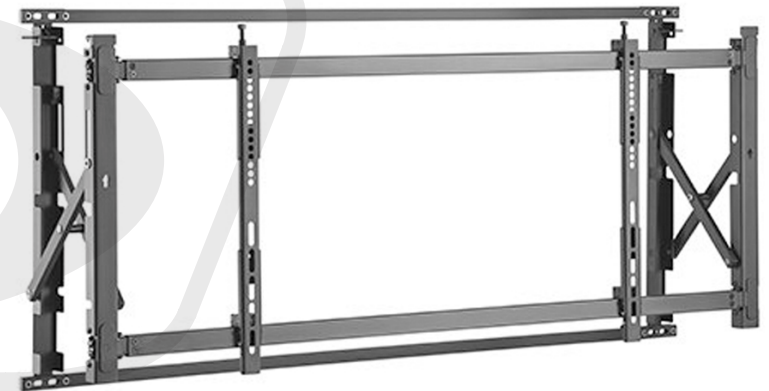

Description

This super slim video wall mount bracket is designed to hold most 55 inch to 60 inch flat screen displays with a maximum VESA hole pattern of 800x600. It allows portrait or landscape screen orientation and can be used on a single TV or in conjunction with additional mounts to create a video wall.

Physical Characteristics

Mounting Style	Micro Adjustment
Color	Durable Powder-Coated Black Finish
Material	Metal
Mounting Pattern	VESA 200x200, 300x200, 300x300, 400x200, 400x300, 400x400, 600x400, 600x600, 800x400, 800x600
Screen Size	55 - 60 inches [140 - 152cm]
Weight Capacity	77lbs [35kg]
Profile	49 - 223mm
Installation	Solid Wall
Micro Adjustments	Depth 5mm / Height 12mm
Direction Indicator	Yes

Approvals

RoHS, Reach	Yes
-------------	-----

Packaging Information

Package Quantity	1		
Mounting Hardware	4 - M5x14 Screws	4 - M6x14 Screws	4 - M6x30 Screws
	4 - M8x30 Screws	4 - M8x50 Screws	4 - Rectangular Washers
	8 - Small Spacers	8 - Big Spacers	4 - ST6.3x55 Screws
	4 - Concrete Anchors	4 - D6 Washers	
Package / Product Weight	28.1 lbs [12.75 kg] / 22.4 lbs [10.15 kg]		

Warranty Information

Warranty	Limited Lifetime
----------	------------------

Super Slim Video Wall TV Mount Bracket, Portrait or Landscape - Fits Sizes 55-60in - Max VESA 800x600

MT-1516-BK - Line Drawing